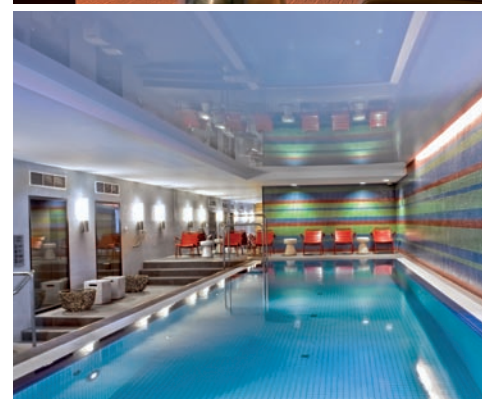

make yourself at home

Adina Apartment Hotel Berlin Hauptbahnhof

Situated just minutes away from the largest crossing station in Europe, this hotel is the perfect base for corporate and leisure travellers. Located in the historic Berlin Mitte area, the hotel is an easy 10 minute walk from a wide variety of retail outlets, cafes, bars and restaurants.

Popular attractions such as the German Parliament, Brandenburg Gate, Museum of Natural History and Revue Theatre are also within close proximity and Berlin Tegel Airport is just a 20 minute drive away.

Apartment Facilities

- 139 one & two bedroom apartments and studio apartment rooms
- Separate lounge/dining/work area*
- Fully equipped kitchen*
- Minibar
- Fully equipped laundry*
- Individual climate control air conditioning
- iPod docking station
- Broadband
- Voicemail
- Cable television & in-room movies
- In-room safe

Hotel Facilities

- 24 Hour reception
- Dry cleaning
- Alto Restaurant Bar
- Indoor swimming pool and sauna
- Gymnasium
- Conference Facilities
- Car Parking (fees apply)
- Hotel Outdoor Area
- Internet Access
- Room Service
- Grocery delivery service
- Non-Smoking Hotel

Conferences & Functions

- Three conference/function rooms
- Theatre style capacity for up to 120 people

* In one and two bedroom apartments

www.adina.eu